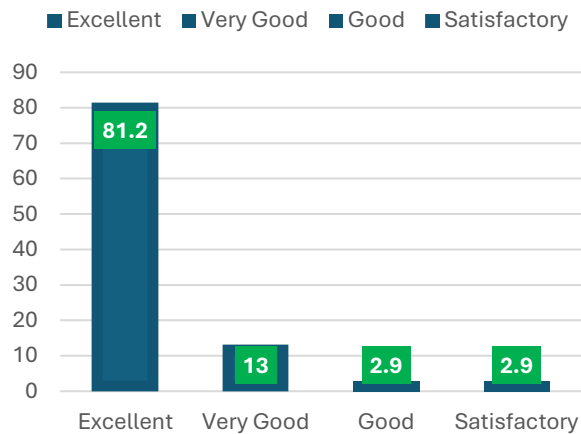

## Feedback on Curriculum and Academic Performance and Ambience of the Institution by Alumni (Academic Year 2022-23)

Response received: 109

## Question Wise Feedback Statistics Graphs

1. How did you spend your college life?

2. Do you think that the syllabus of the course studied at SIDDHINATH MAHAVIDYALAYA is suitable for holistic development in your life?