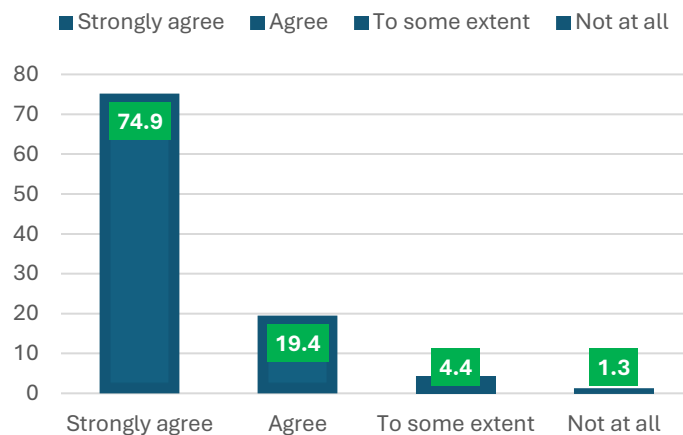

## Question Wise Feedback Statistics Graphs

1. How did you spend your college life?

2. Do you think that the syllabus of the course studied at SIDDHINATH MAHAVIDYALAYA is suitable for holistic development in your life?

4. Are you satisfied with the infrastructure of the SIDDHINATH MAHAVIDYALAYA?