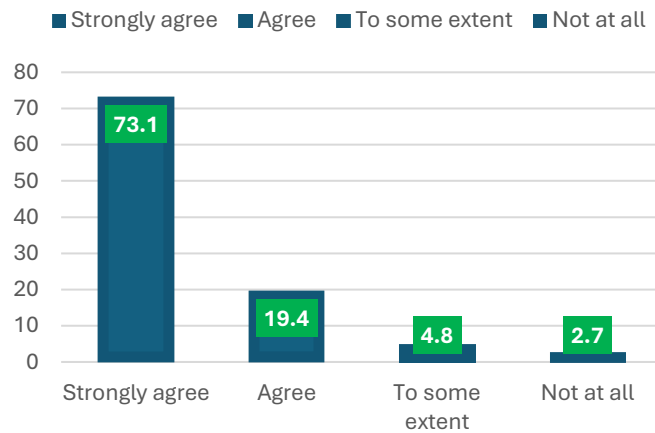

SIDDHINATH MAHAVIDYALAYA

(Govt. Aided)

Estd. - 2013

SHYAMSUNDARPUR PATNA • PANSKURA • PURBA MEDINIPUR • PIN - 721139 • Phone - 03228-255030
email - siddhinathmahavidyalaya@gmail.com

3. Do you think that the education imparted at SIDDHINATH MAHAVIDYALAYA was useful and relevant in your occupation?