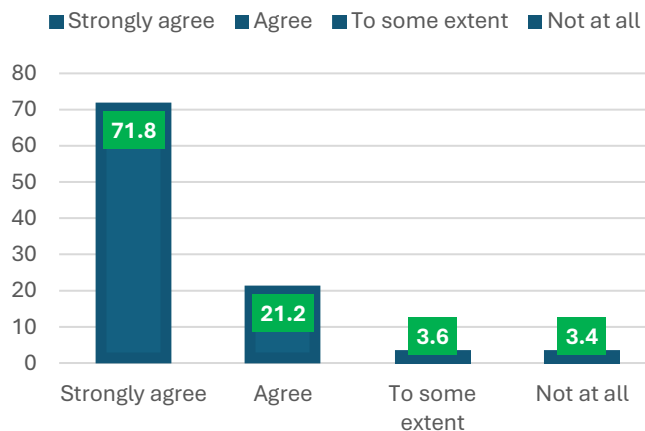

### Question Wise Score

Sl No.	Question	Score
<b>OVERALL AVERAGE SCORE</b>		<b>3.62</b>
1	How did you spend your college life?	3.73
2	Do you think that the syllabus of the course studied at SIDDHINATH MAHAVIDYALAYA is suitable for holistic development in your life?	3.61
3	Do you think that the education imparted at SIDDHINATH MAHAVIDYALAYA was useful and relevant in your occupation?	3.63
4	Are you satisfied with the infrastructure of the SIDDHINATH MAHAVIDYALAYA?	3.68
5	Are you satisfied with the extra curricular activities organised by the SIDDHINATH MAHAVIDYALAYA?	3.49
6	Are you satisfied with the effort taken by SIDDHINATH MAHAVIDYALAYA to connect with the Alumni?	3.60

## Question Wise Feedback Statistics Graphs

1. How did you spend your college life?

2. Do you think that the syllabus of the course studied at SIDDHINATH MAHAVIDYALAYA is suitable for holistic development in your life?